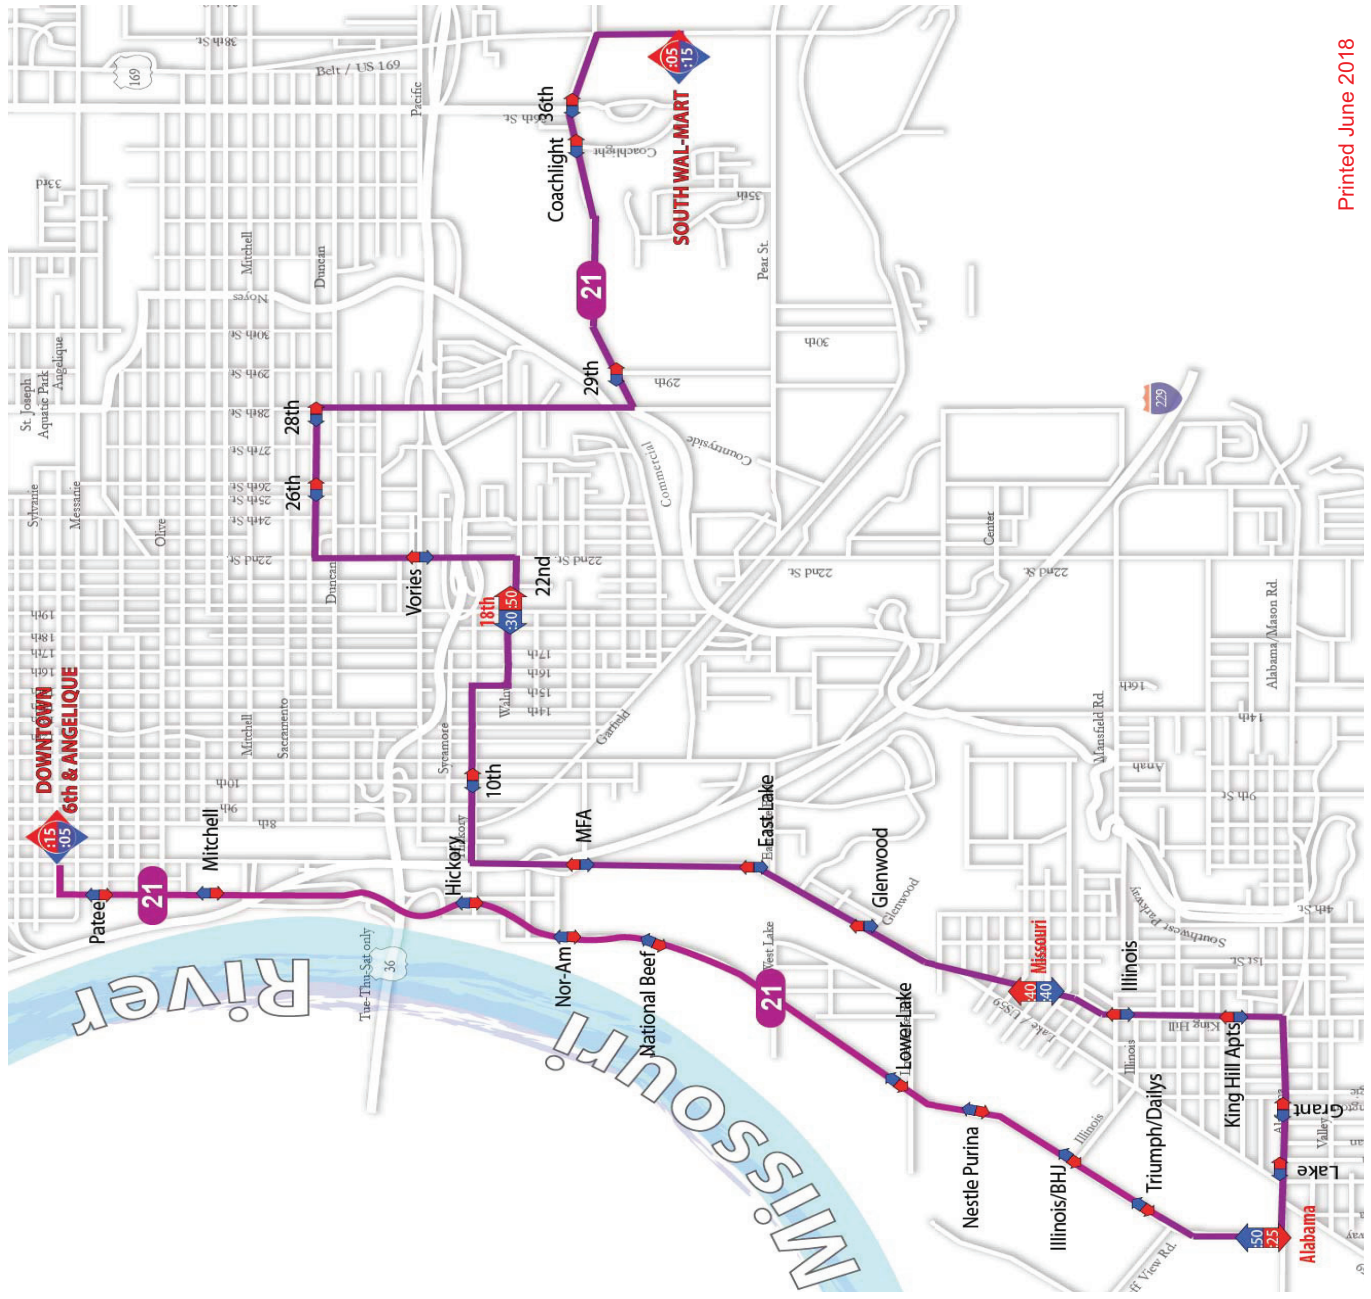

Saturdays Only:

Buses depart **Downtown (outbound)** at:
 10:15 a.m., 12:15, 2:15, 4:15p.m.

Buses depart **South Wal-Mart (inbound)** at:
 11:15 a.m., 1:15, 3:15, 5:15 p.m.

At Downtown connect to these routes:

- 19
- 20

SOUTH
21 Route -- Saturday Only