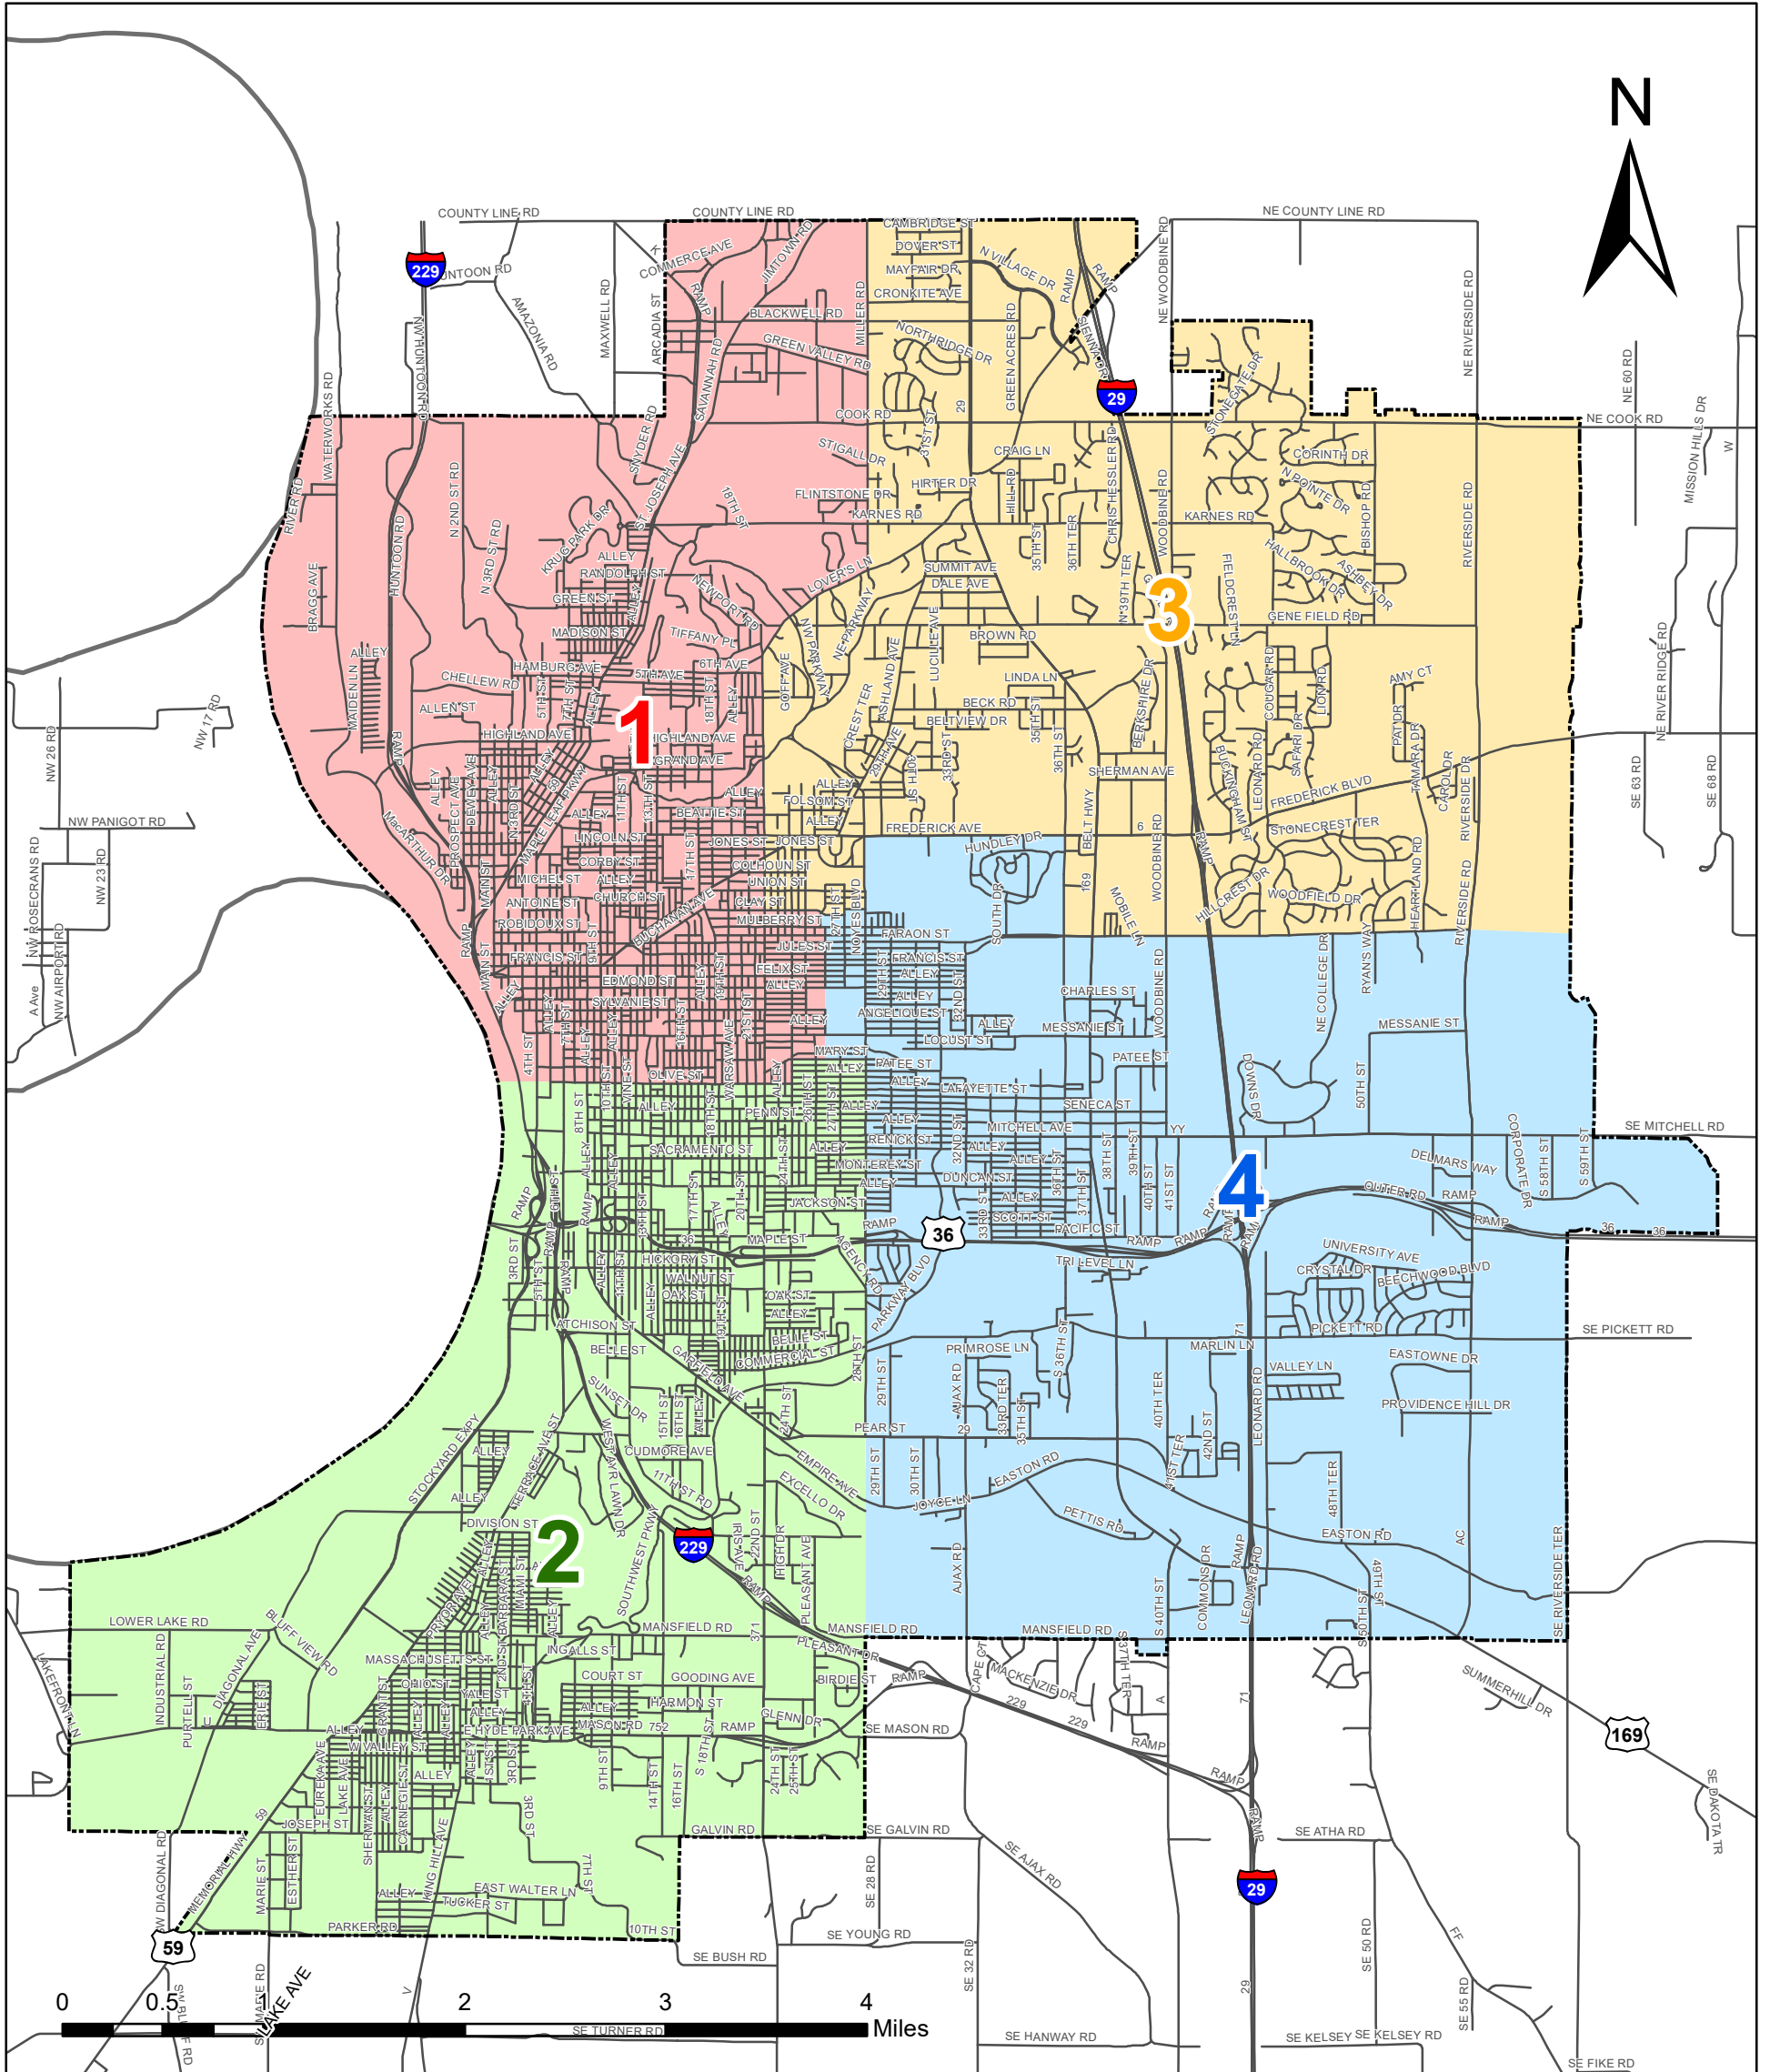

# City of St. Joseph Council District Map

Effective 9/7/2021

At Large Districts Include Entire City

## Legend

- 
 District 1
  District 2
- 
 District 3
  District 4